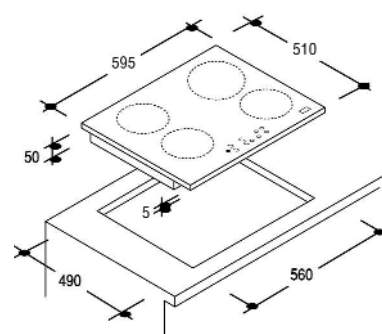

High-light 2300 W	High-light 1200 W
High-light 1200 W	High-light 1800 W

Noir : PVD 641 T
Prix public indicatif TTC* : 412 €